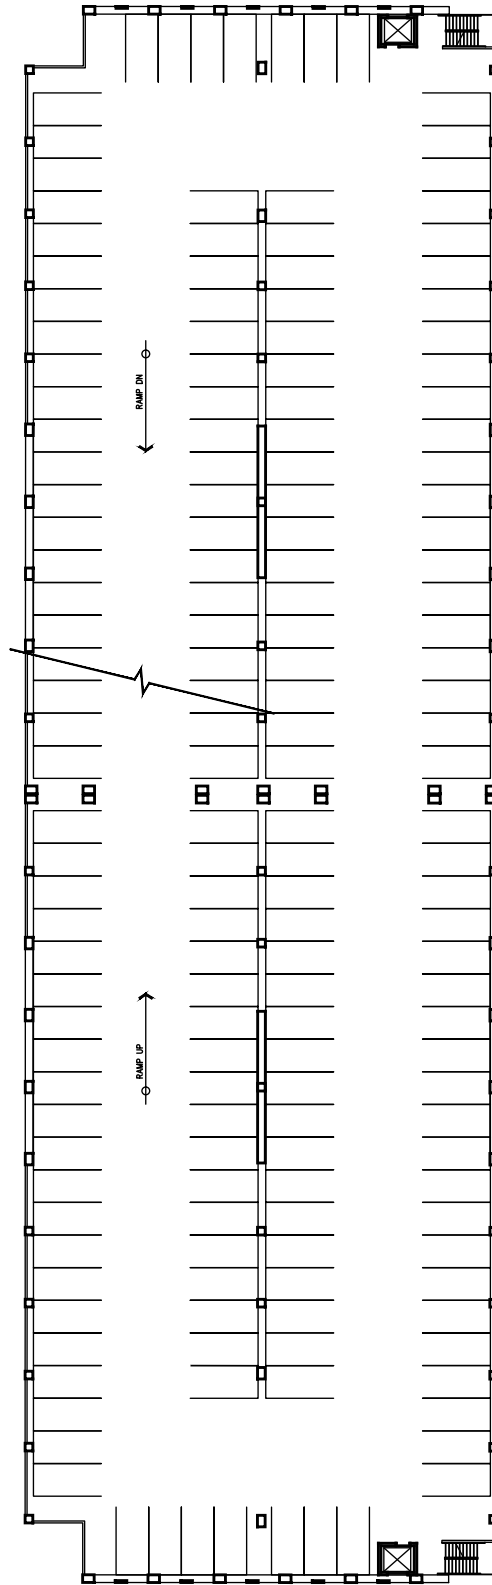

Canyon Circle Parking Structure

Floor 1

FACILITIES MANAGEMENT AND DEVELOPMENT

Space Data http://afd.calpoly.edu/facilities/spacefacility/space_data.asp

March 2022

1"=50'

Canyon Circle Parking Structure

Floor 2

FACILITIES MANAGEMENT AND DEVELOPMENT

Space Data http://afd.calpoly.edu/facilities/spacefacility/space_data.asp

March 2022

1"=50'

Canyon Circle Parking Structure

Floor 3

FACILITIES MANAGEMENT AND DEVELOPMENT

Space Data http://afd.calpoly.edu/facilities/spacefacility/space_data.asp

March 2022

1"=50'

Canyon Circle Parking
Structure
Floor 4

FACILITIES MANAGEMENT AND DEVELOPMENT

Space Data http://afd.calpoly.edu/facilities/spacefacility/space_data.asp