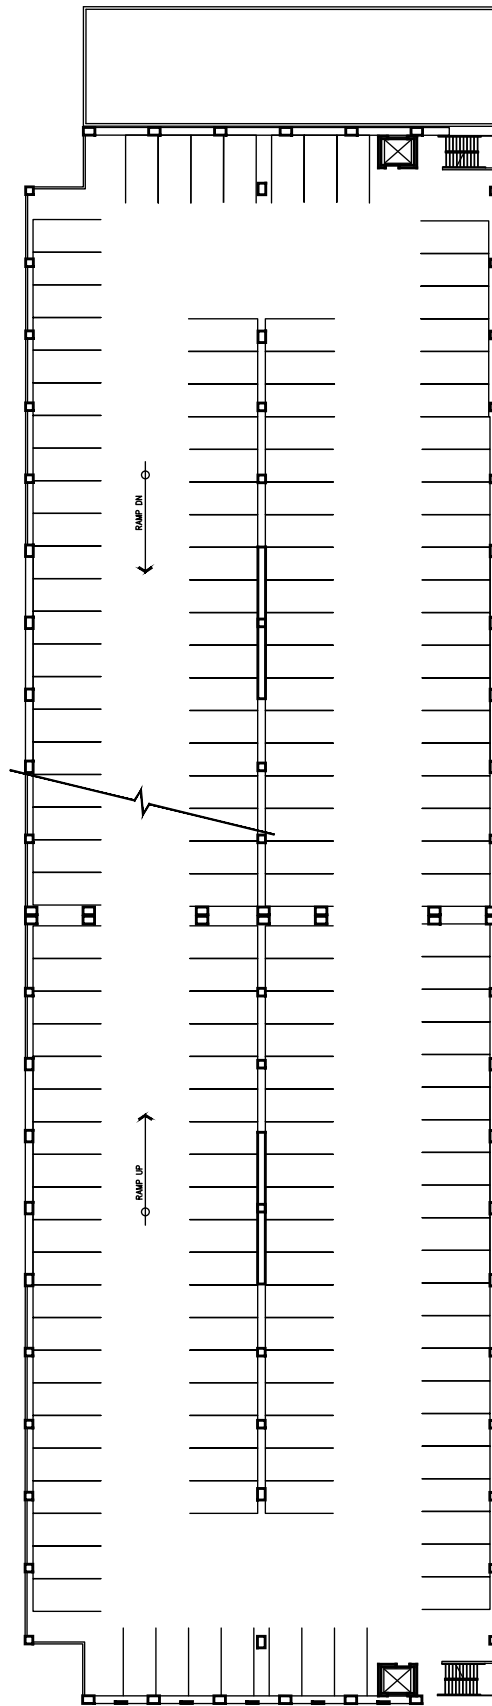

Canyon Circle Parking Structure

Floor 1

FACILITIES MANAGEMENT AND DEVELOPMENT

Space Data http://afd.calpoly.edu/facilities/spacefacility/space_data.asp

March 2022

1"=50'

Canyon Circle Parking Structure

Floor 2

FACILITIES MANAGEMENT AND DEVELOPMENT

Space Data http://afd.calpoly.edu/facilities/spacefacility/space_data.asp

March 2022

1"=50'

Canyon Circle Parking Structure

Floor 3

FACILITIES MANAGEMENT AND DEVELOPMENT

Space Data http://afd.calpoly.edu/facilities/spacefacility/space_data.asp

March 2022

1"=50'

Canyon Circle Parking
Structure
Floor 4

FACILITIES MANAGEMENT AND DEVELOPMENT

Space Data http://afd.calpoly.edu/facilities/spacefacility/space_data.asp