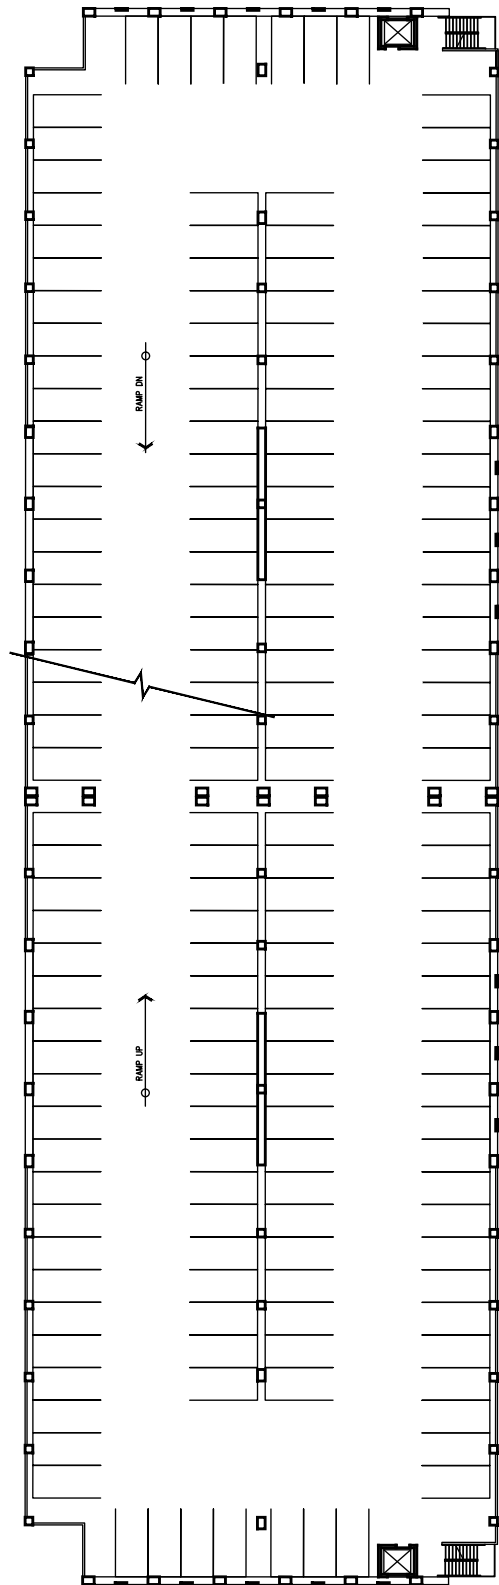

Canyon Circle Parking Structure

Floor 1

FACILITIES MANAGEMENT AND DEVELOPMENT

Space Data http://afd.calpoly.edu/facilities/spacefacility/space_data.asp

March 2022

1"=50'

Canyon Circle Parking Structure

Floor 2

FACILITIES MANAGEMENT AND DEVELOPMENT

Space Data http://afd.calpoly.edu/facilities/spacefacility/space_data.asp

March 2022

1"=50'

Canyon Circle Parking Structure

Floor 3

FACILITIES MANAGEMENT AND DEVELOPMENT

Space Data http://afd.calpoly.edu/facilities/spacefacility/space_data.asp

March 2022

1"=50'

Canyon Circle Parking
Structure
Floor 4

FACILITIES MANAGEMENT AND DEVELOPMENT

Space Data http://afd.calpoly.edu/facilities/spacefacility/space_data.asp